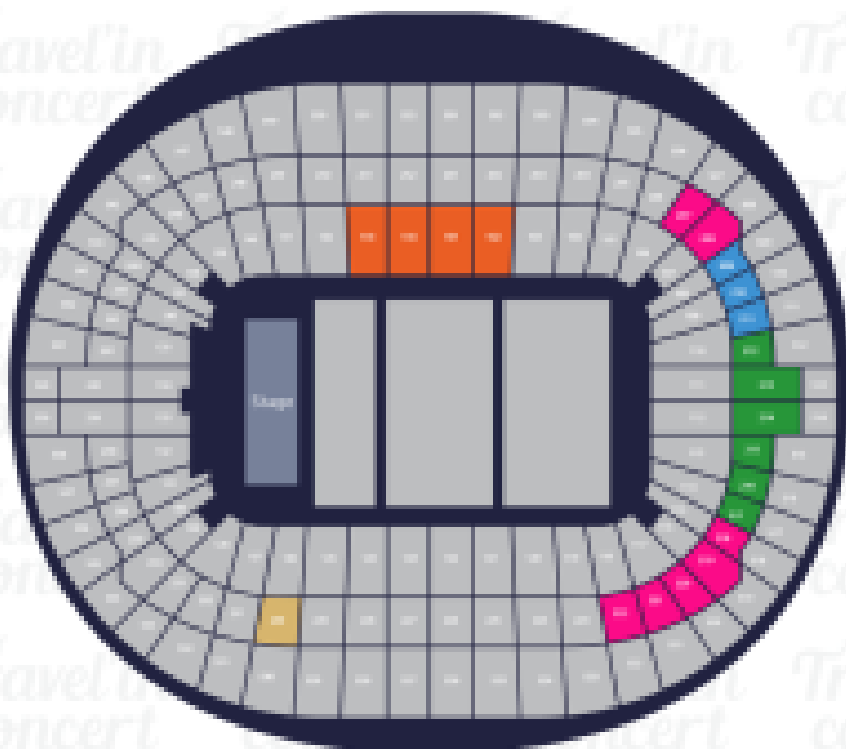

MY CHEMICAL ROMANCE

CONCIERTO LONDRES

Travel'in
concert

Wembley Stadium

London, UK

- CAT 2 Premium
- CAT 1 Premium
- Silver Package
- Gold Package
- Private Box Hospitality

Zona

Precio por PAX/TICKET

Private Box Seat Only

254,33 €/pax
295,03 US\$/pax