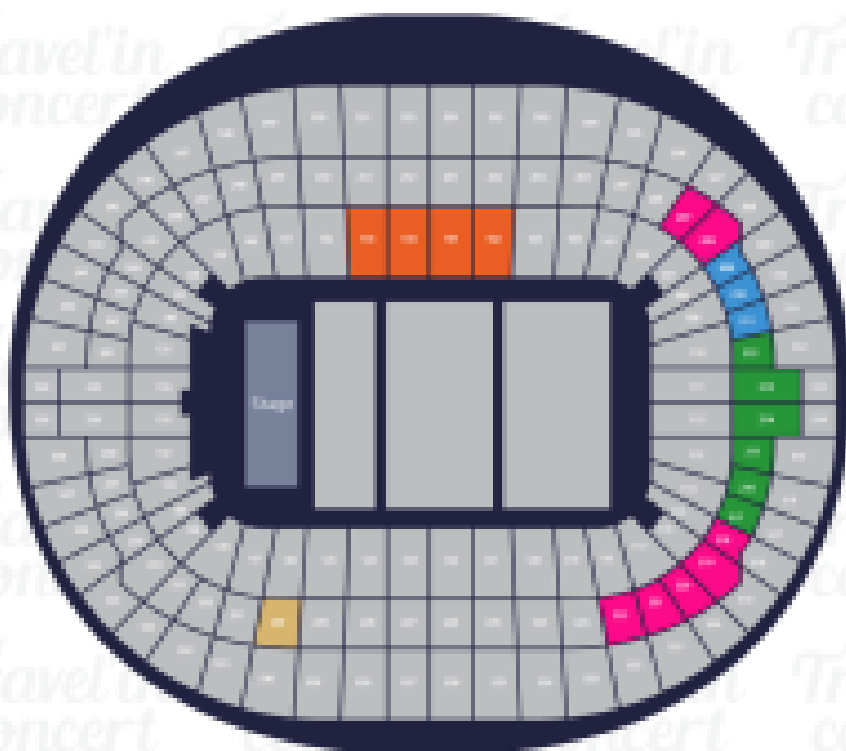

MY CHEMICAL ROMANCE

CONCIERTO LONDRES

Travel'in
concert

Wembley Stadium

London, UK

- CAT 2 Premium
- CAT 1 Premium
- Silver Package
- Gold Package
- Private Box Hospitality

Zona

Precio por PAX/TICKET

Private Box Seat Only

361,00 €/pax
418,76 US\$/pax