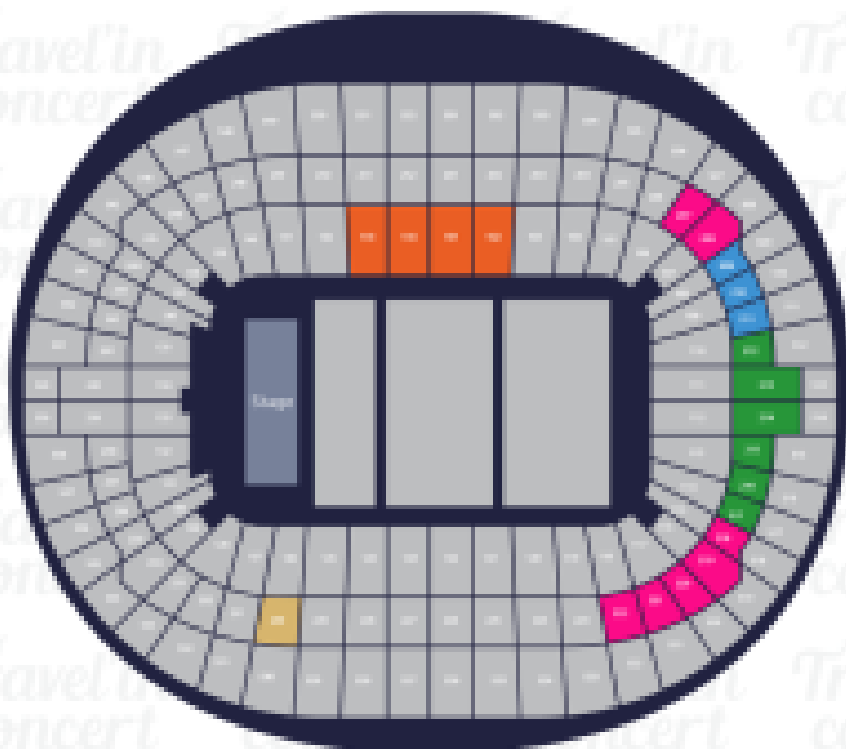

## CONCIERTO LONDRES

Travel'in  
concert

Wembley Stadium

London, UK

- CAT 2 Premium
- CAT 1 Premium
- Silver Package
- Gold Package
- Private Box Hospitality

Zona

Precio por PAX/TICKET

Private Box Seat Only

355,56 €/pax