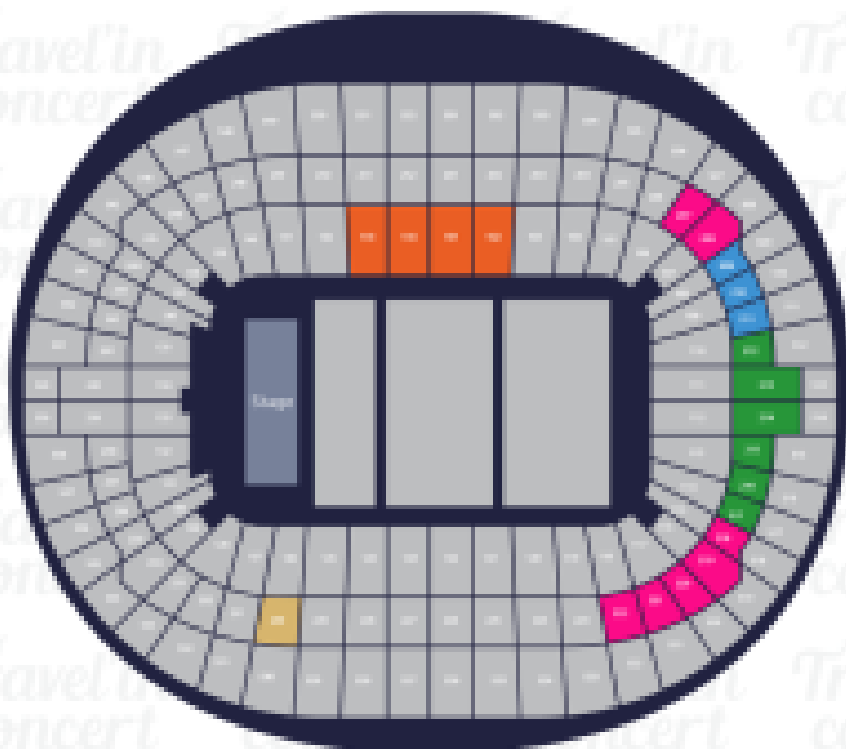

MY CHEMICAL ROMANCE

CONCIERTO LONDRES

Travel'in
concert

Wembley Stadium

London, UK

- CAT 2 Premium
- CAT 1 Premium
- Silver Package
- Gold Package
- Private Box Hospitality

Zona

Precio por PAX/TICKET

Private Box Seat Only

384,62 €/pax