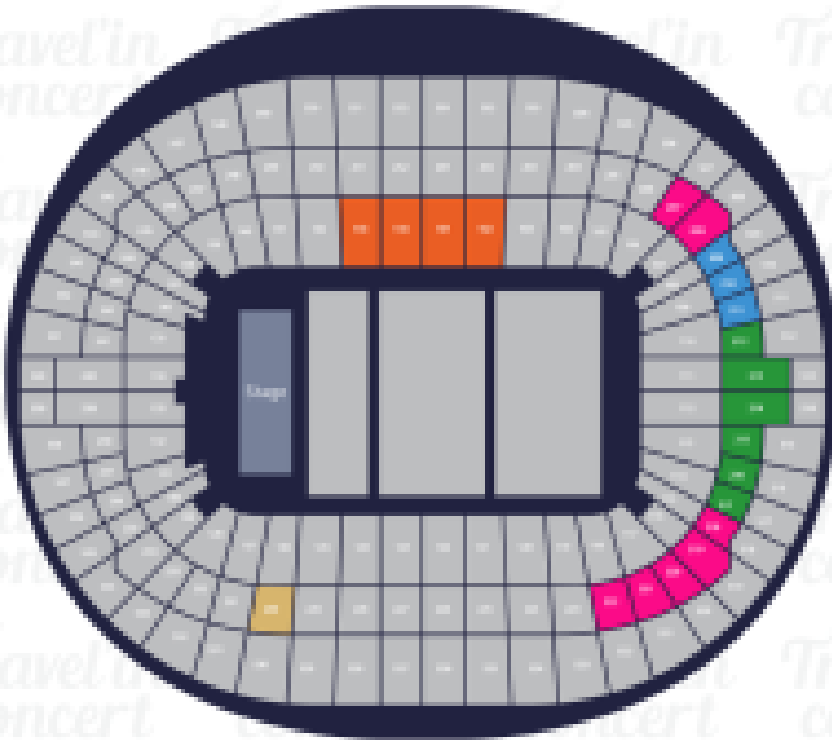

THE WEEKND
CONCIERTO LONDRES

Travel'in
concert

Wembley Stadium

London, UK

- CAT 2 Premium
- CAT 1 Premium
- Silver Package
- Gold Package
- Private Box Hospitality

Zona

Precio por PAX/TICKET

Gold Package

1.282,05 €/pax