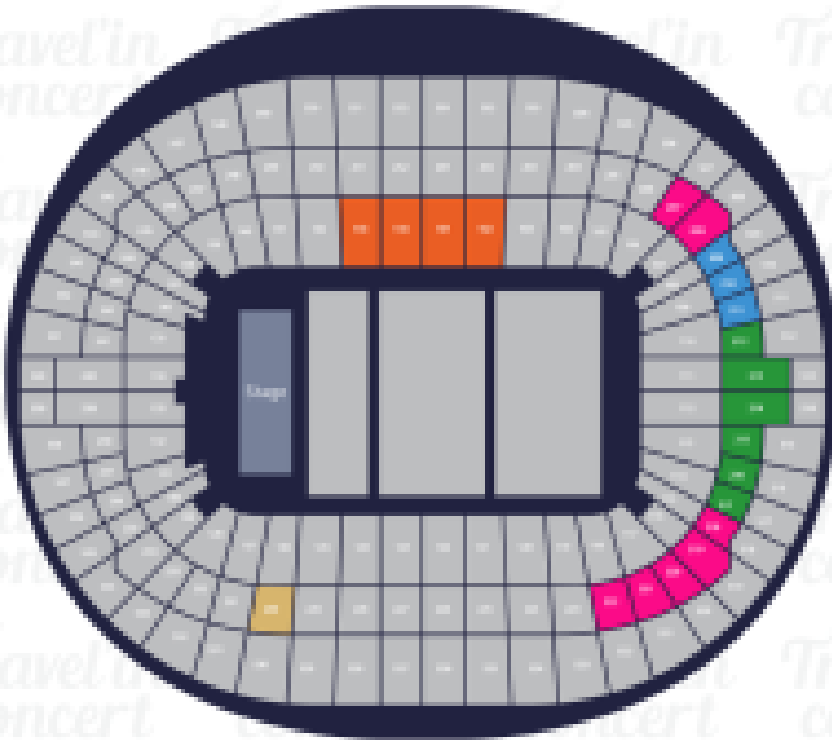

THE WEEKND
CONCIERTO LONDRES

Travel'in
concert

Wembley Stadium

London, UK

- CAT 2 Premium
- CAT 1 Premium
- Silver Package
- Gold Package
- Private Box Hospitality

Zona

Precio por PAX/TICKET

Private Box Seat Only

511,00 €/pax