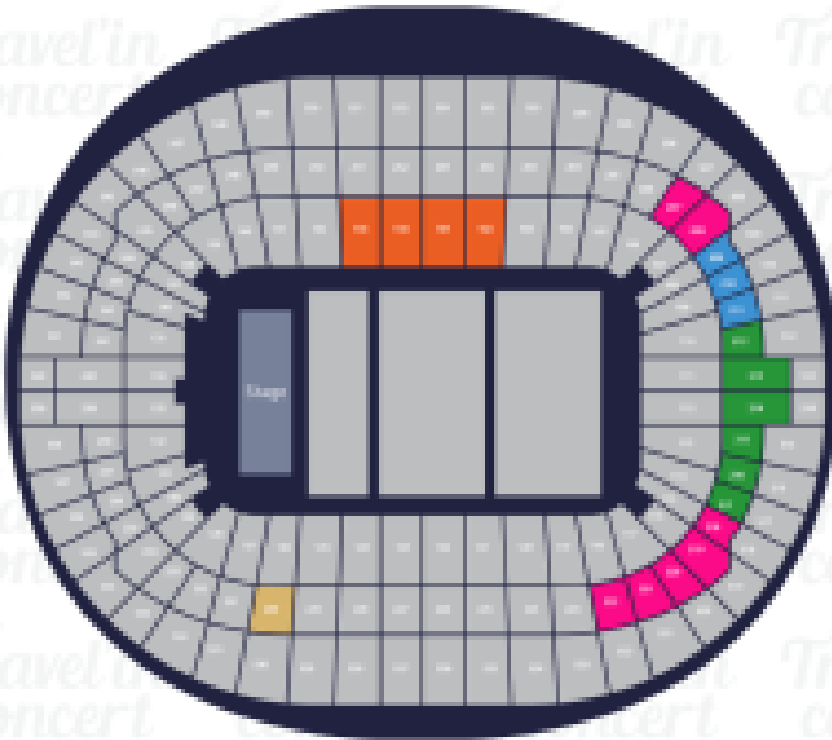

THE WEEKND
CONCIERTO LONDRES

Travel'in
concert

Wembley Stadium

London, UK

- CAT 2 Premium
- CAT 1 Premium
- Silver Package
- Gold Package
- Private Box Hospitality

Zona

Precio por PAX/TICKET

Private Box Seat Only

561,00 €/pax