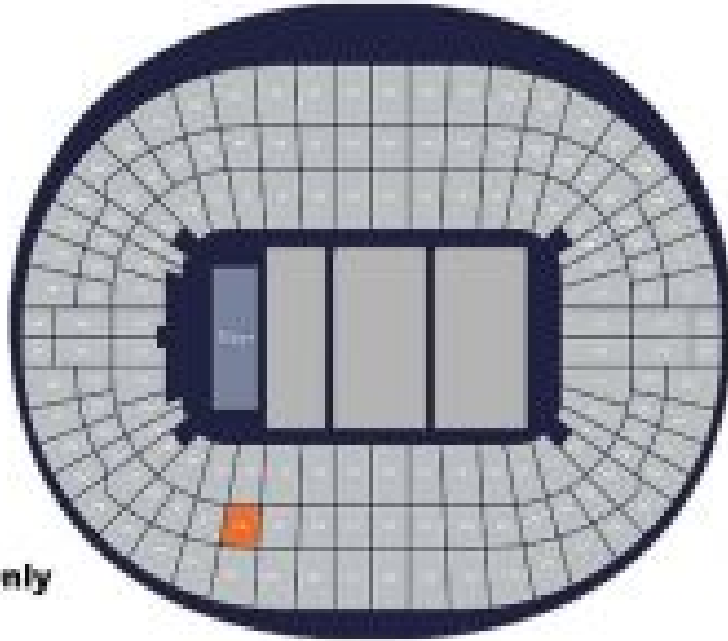

THE WEEKND  
CONCIERTO LONDRES

Travel In  
concert

Wembley Stadium

London, England

Private Box Seat Only

Zona

Precio por PAX/TICKET

Private Box Seat Only