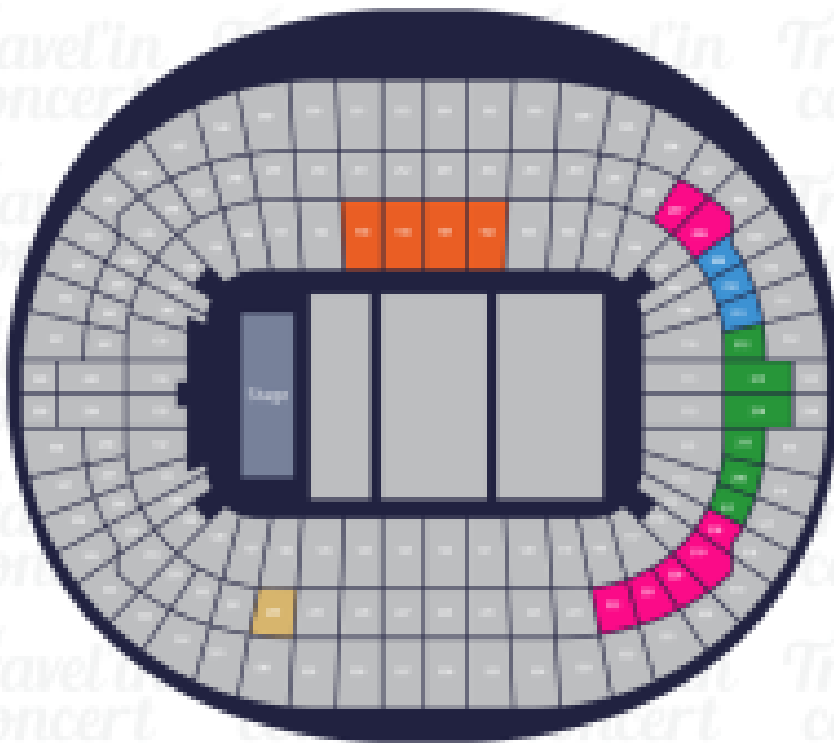

THE WEEKND
CONCIERTO LONDRES

Travel'in
concert

Wembley Stadium

London, UK

- CAT 2 Premium
- CAT 1 Premium
- Silver Package
- Gold Package
- Private Box Hospitality