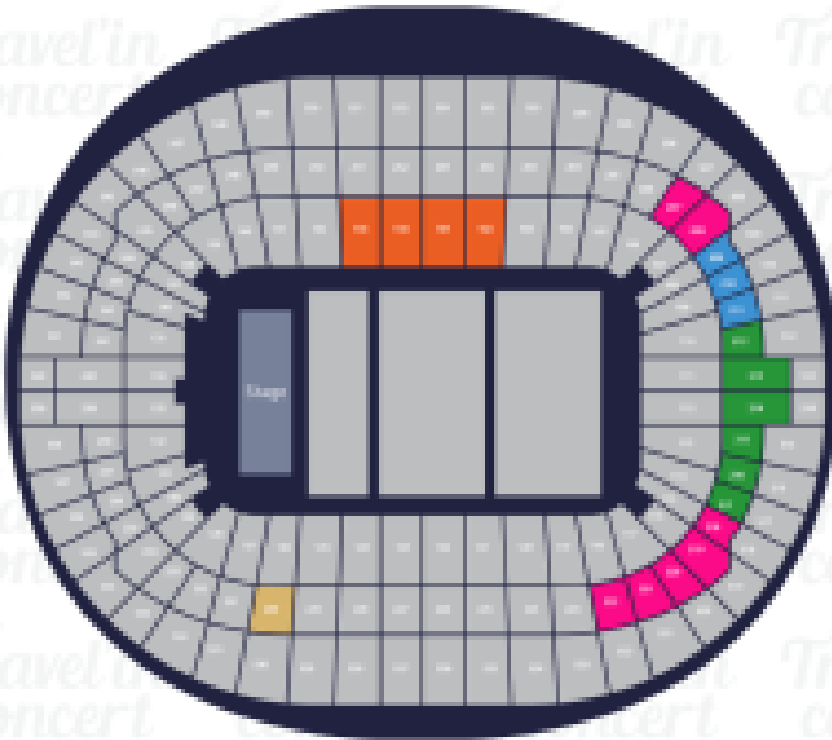

THE WEEKND
CONCIERTO LONDRES

Travel'in
concert

Wembley Stadium

London, UK

- CAT 2 Premium
- CAT 1 Premium
- Silver Package
- Gold Package
- Private Box Hospitality

Zona

Precio por PAX/TICKET

Private Box Seat Only

561,00 €/pax
650,76 US\$/pax