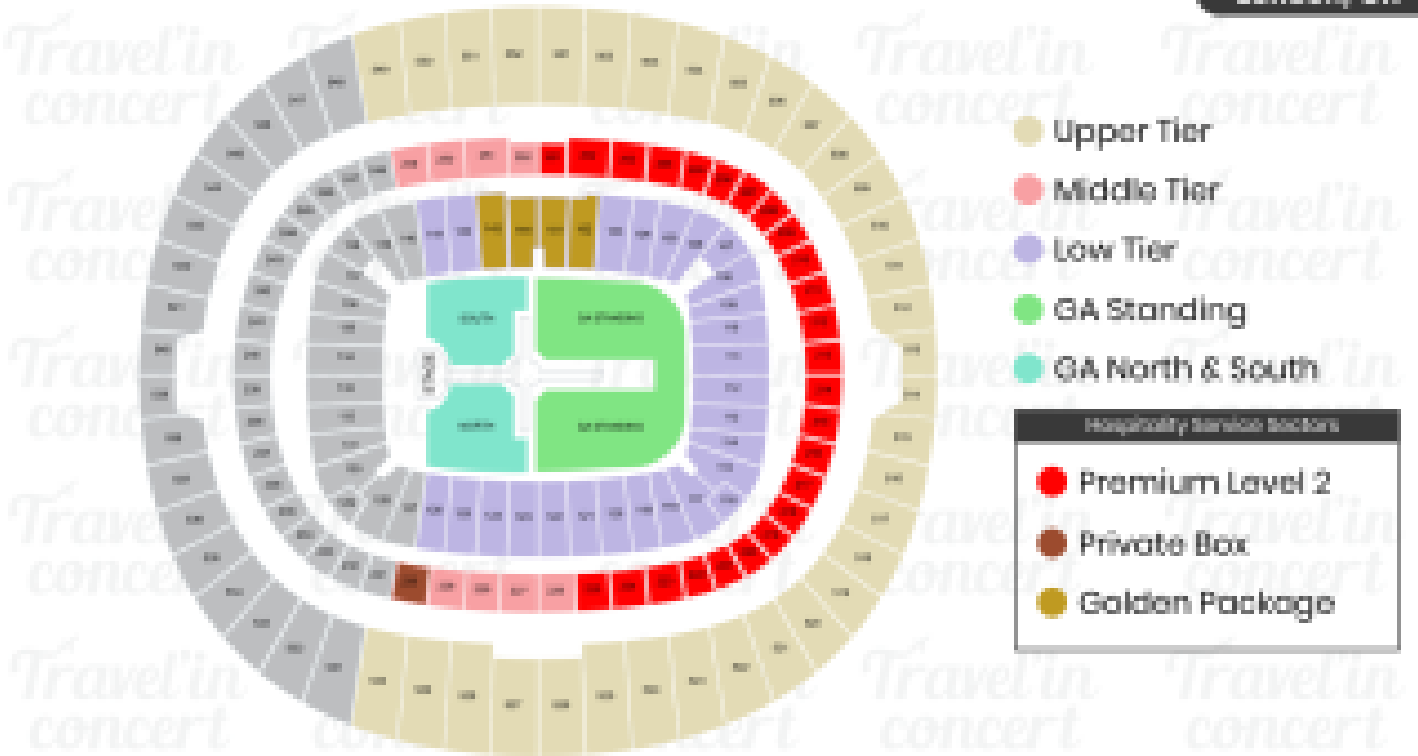

THE WEEKND
CONCIERTO LONDRES

Travel in
concert

Wembley Stadium

London, UK

Zona

Precio por PAX/TICKET

Private Box - Seat Only -

534,33 €/pax