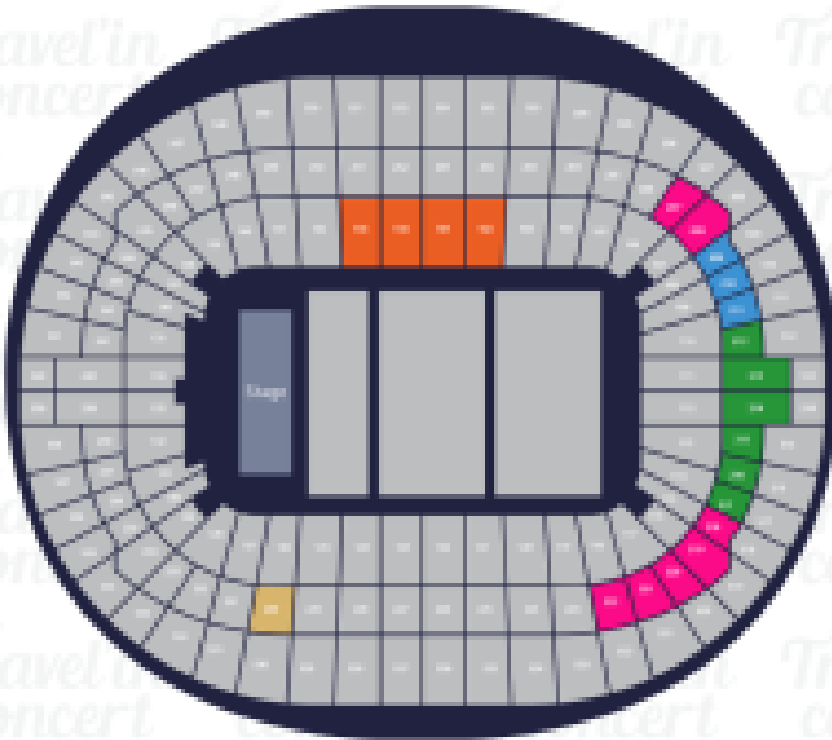

THE WEEKND  
CONCIERTO LONDRES

Travel'in  
concert

Wembley Stadium

London, UK

- CAT 2 Premium
- CAT 1 Premium
- Silver Package
- Gold Package
- Private Box Hospitality