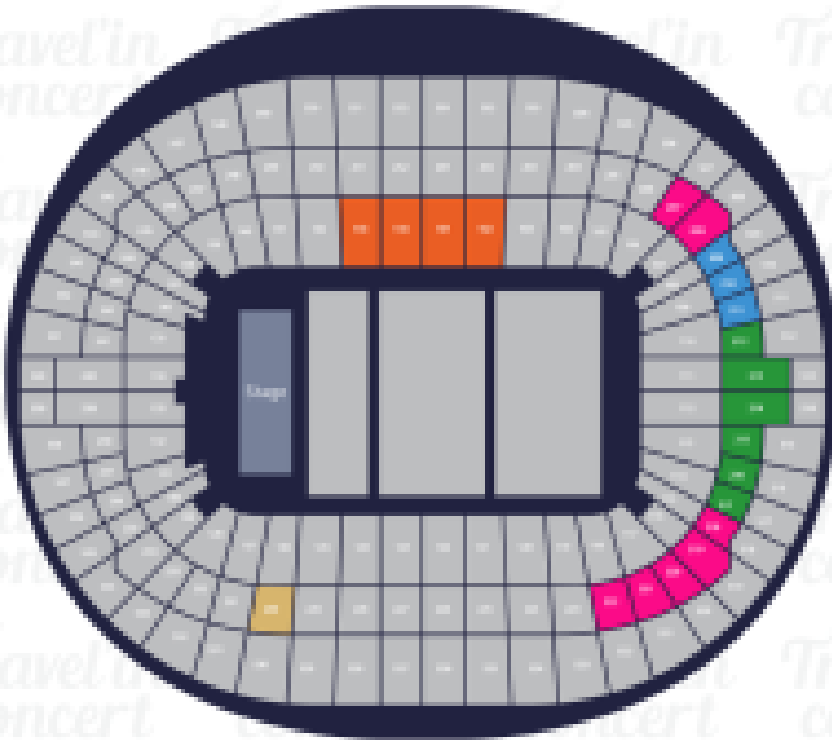

THE WEEKND  
CONCIERTO LONDRES

Travel'in  
concert

Wembley Stadium

London, UK

- CAT 2 Premium
- CAT 1 Premium
- Silver Package
- Gold Package
- Private Box Hospitality

Zona

Precio por PAX/TICKET

Private Box Seat Only

491,00 €/pax