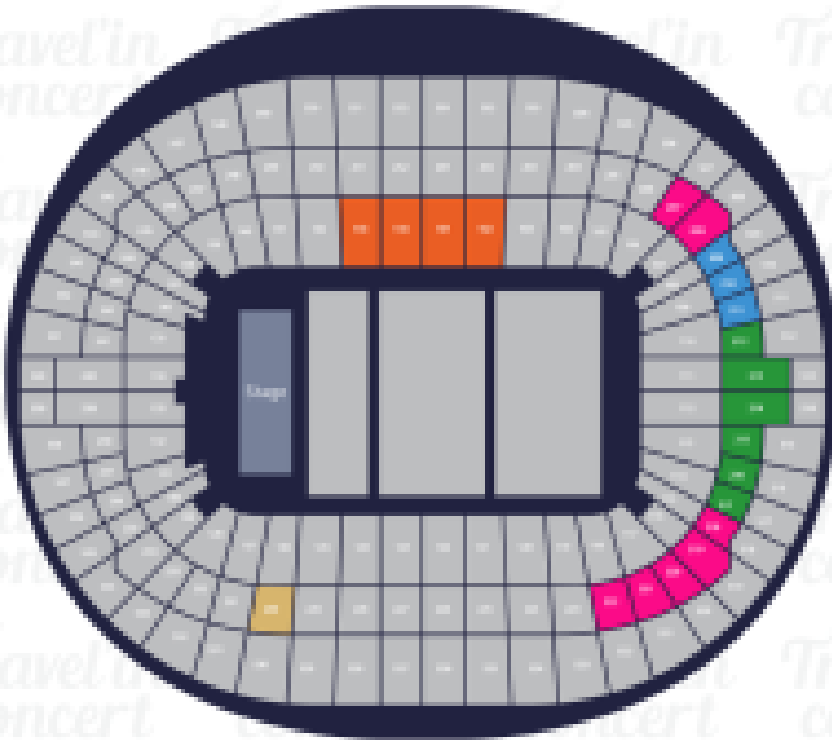

THE WEEKND
CONCIERTO LONDRES

Travel'in
concert

Wembley Stadium

London, UK

- CAT 2 Premium
- CAT 1 Premium
- Silver Package
- Gold Package
- Private Box Hospitality

Zona

Precio por PAX/TICKET

Private Box Seat Only

534,33 €/pax