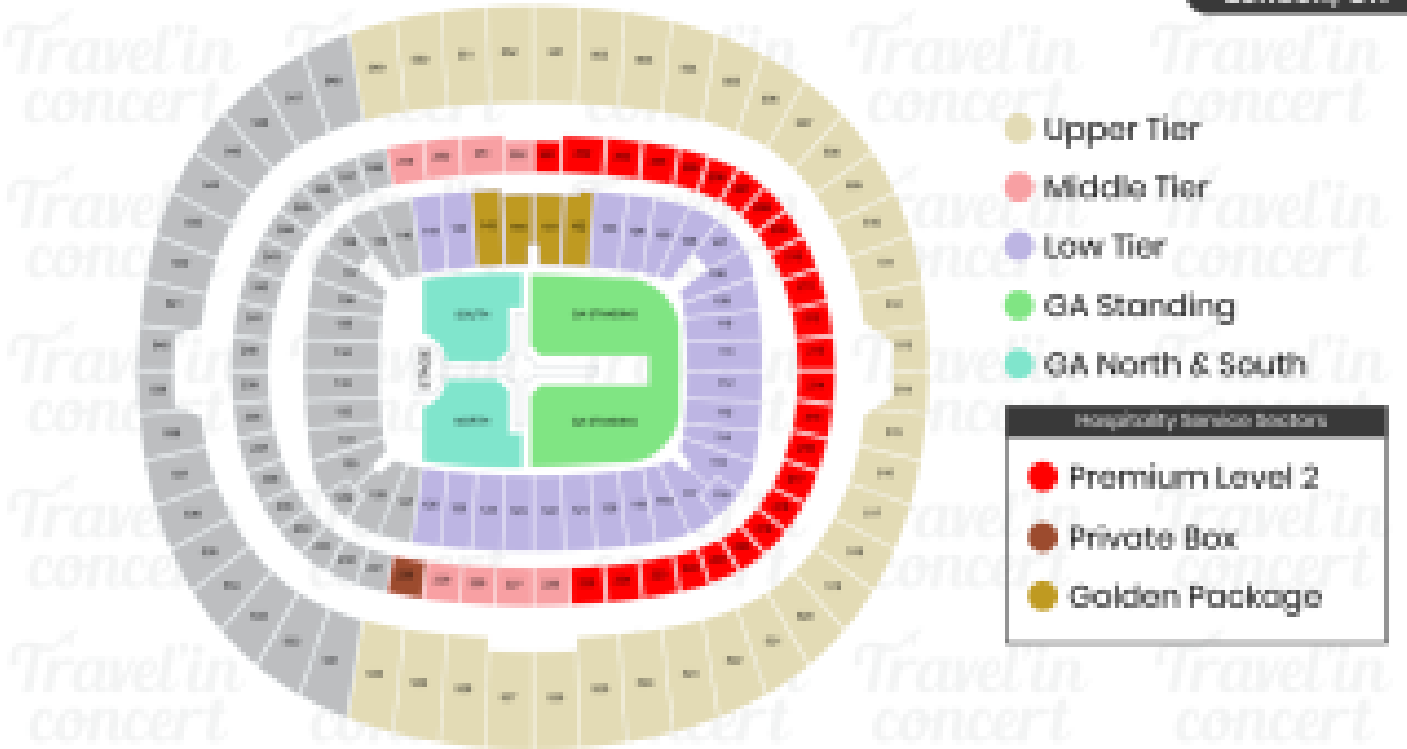

THE WEEKND  
CONCIERTO LONDRES

Travel in  
concert

Wembley Stadium

London, UK

Zona

Precio por PAX/TICKET

Private Box - Seat Only -

522,22 €/pax