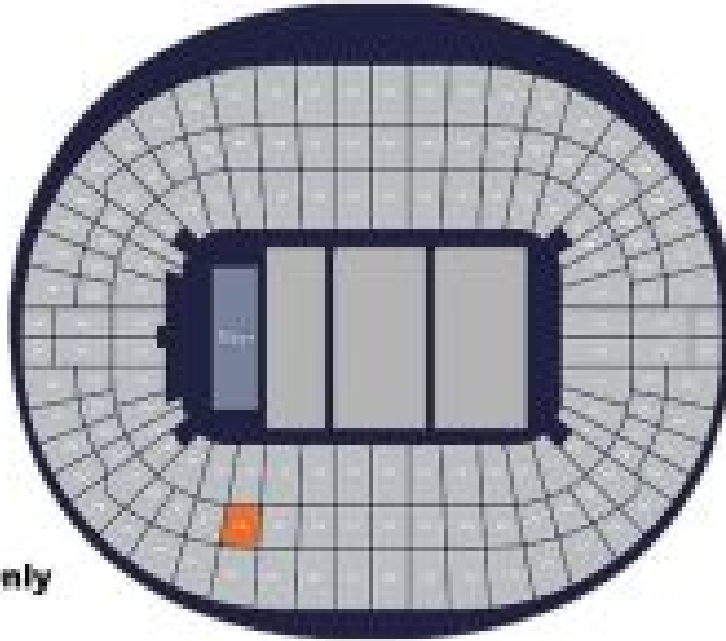

THE WEEKND
CONCIERTO LONDRES

Travel In
concert

Wembley Stadium

London, England

Private Box Seat Only

Zona

Precio por PAX/TICKET

Private Box Seat Only