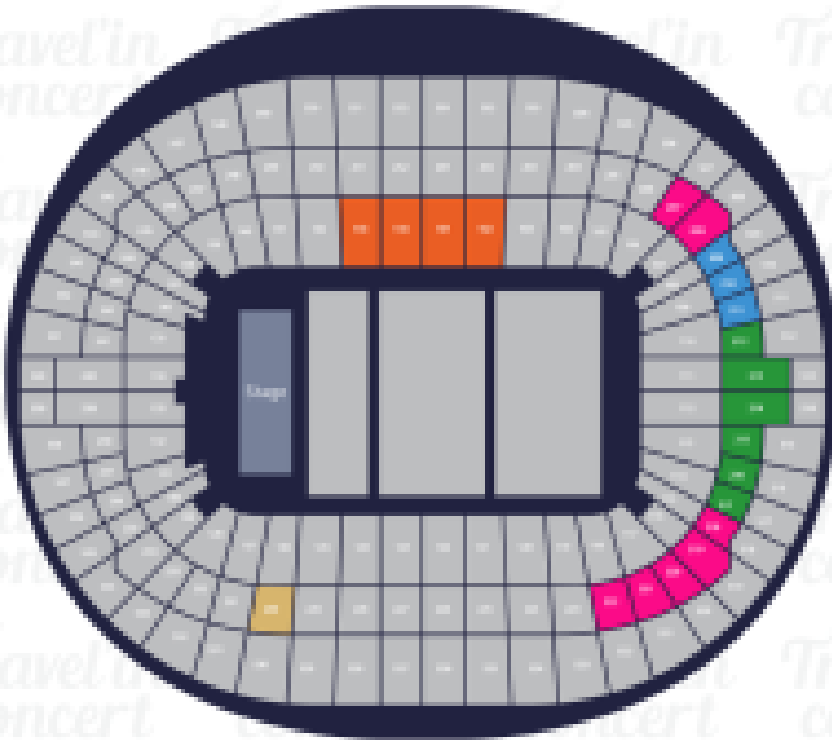

THE WEEKND
CONCIERTO LONDRES

Travel'in
concert

Wembley Stadium

London, UK

- CAT 2 Premium
- CAT 1 Premium
- Silver Package
- Gold Package
- Private Box Hospitality

Zona

Precio por PAX/TICKET

Private Box Seat Only

491,00 €/pax