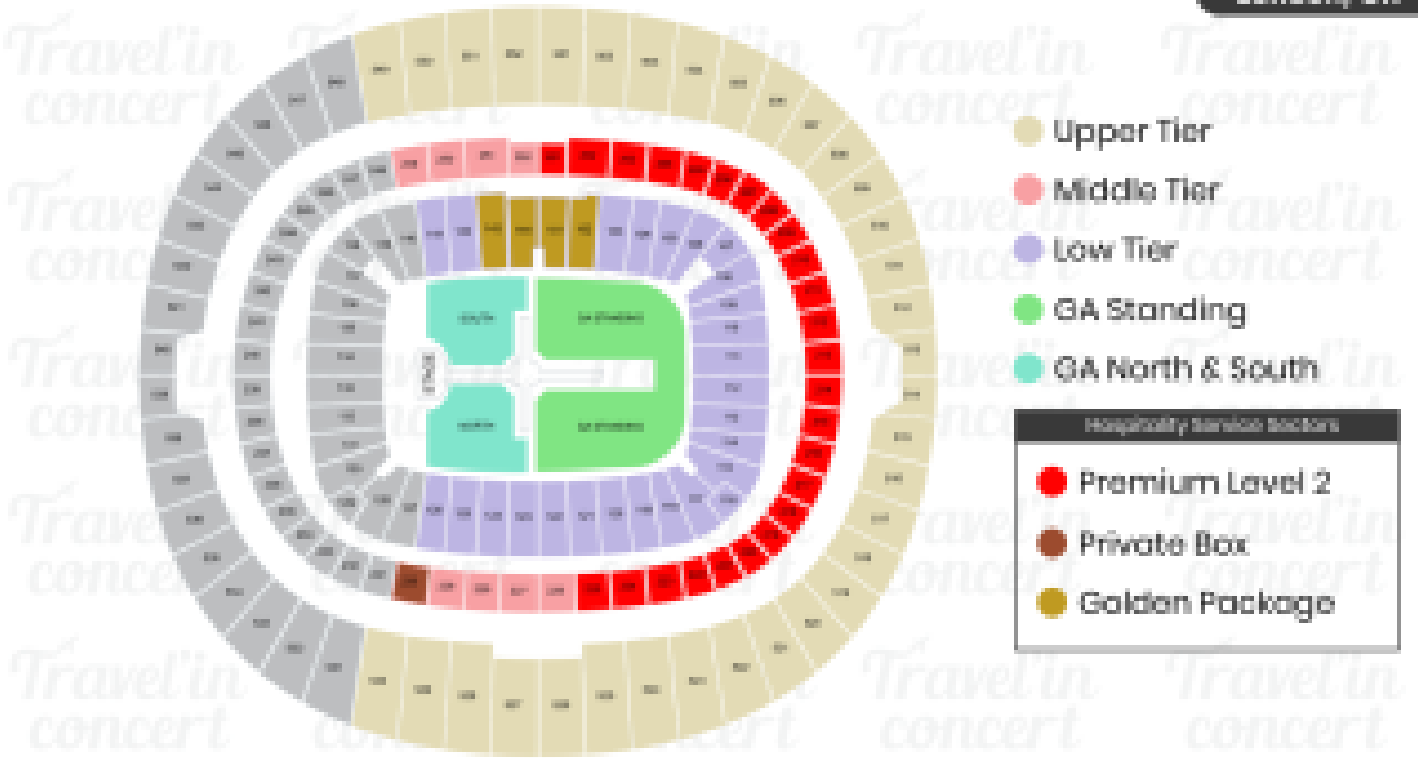

THE WEEKND  
CONCIERTO LONDRES

Travel in  
concert

Wembley Stadium

London, UK

Zona

Precio por PAX/TICKET

Private Box - Seat Only -

534,33 €/pax