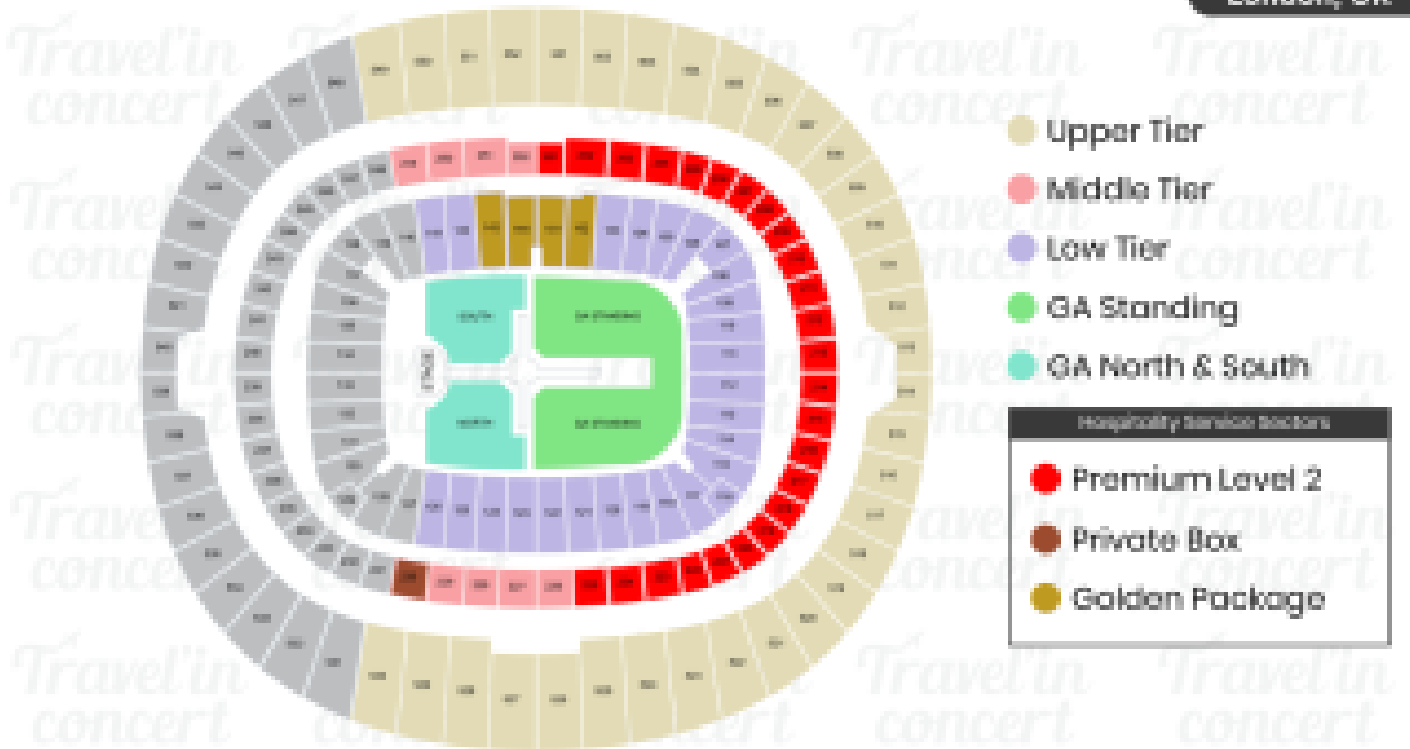

THE WEEKND
CONCIERTO LONDRES

Travel in
concert

Wembley Stadium

London, UK

Zona

Precio por PAX/TICKET

Private Box - Seat Only -

501,00 €/pax